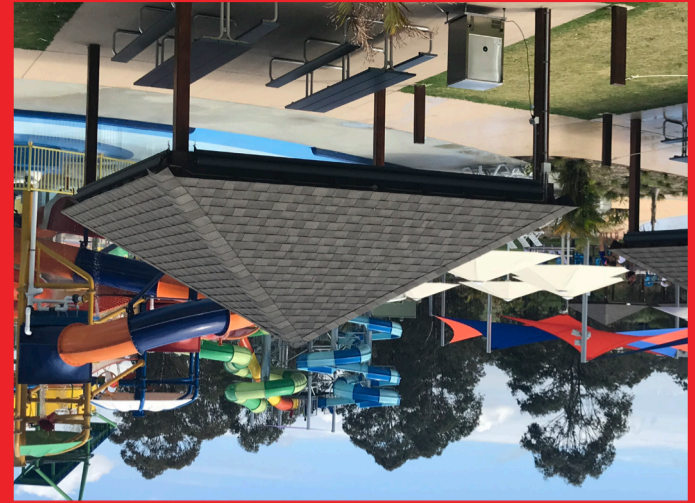

Photos are for illustration purposes only. Actual size and location may vary.

Cabanas 1, 2, 6, 7, 8 are situated adjacent to the Water Tower or close to Toddlers' Pool

Host your own party in one of Aquatopia's cabanas that come with bench tables; a small cooler fridge to hold a standard sized cake; a ceiling fan and block out blinds. Hiring a cabana will also give you access to a BBQ and small grassed area to sit back and enjoy.

Cabanas have a capacity of up to 30 people. Enjoy a day of fun you are sure to remember.

CABANAS

AQUATOPIA WATER PARK

2024-25 Season

Wave Pool Cabanas 24-28 are located right beside the Wave Pool in an area restricted for cabana hires only

Hilltop Cabanas 15-23 are situated behind the 50m pool grandstand, adjacent to the 20m slide runoff

Cabanas 9, 10, 11 are accessible only to hires and have a grass runoff area, situated adjacent to Wave Rider